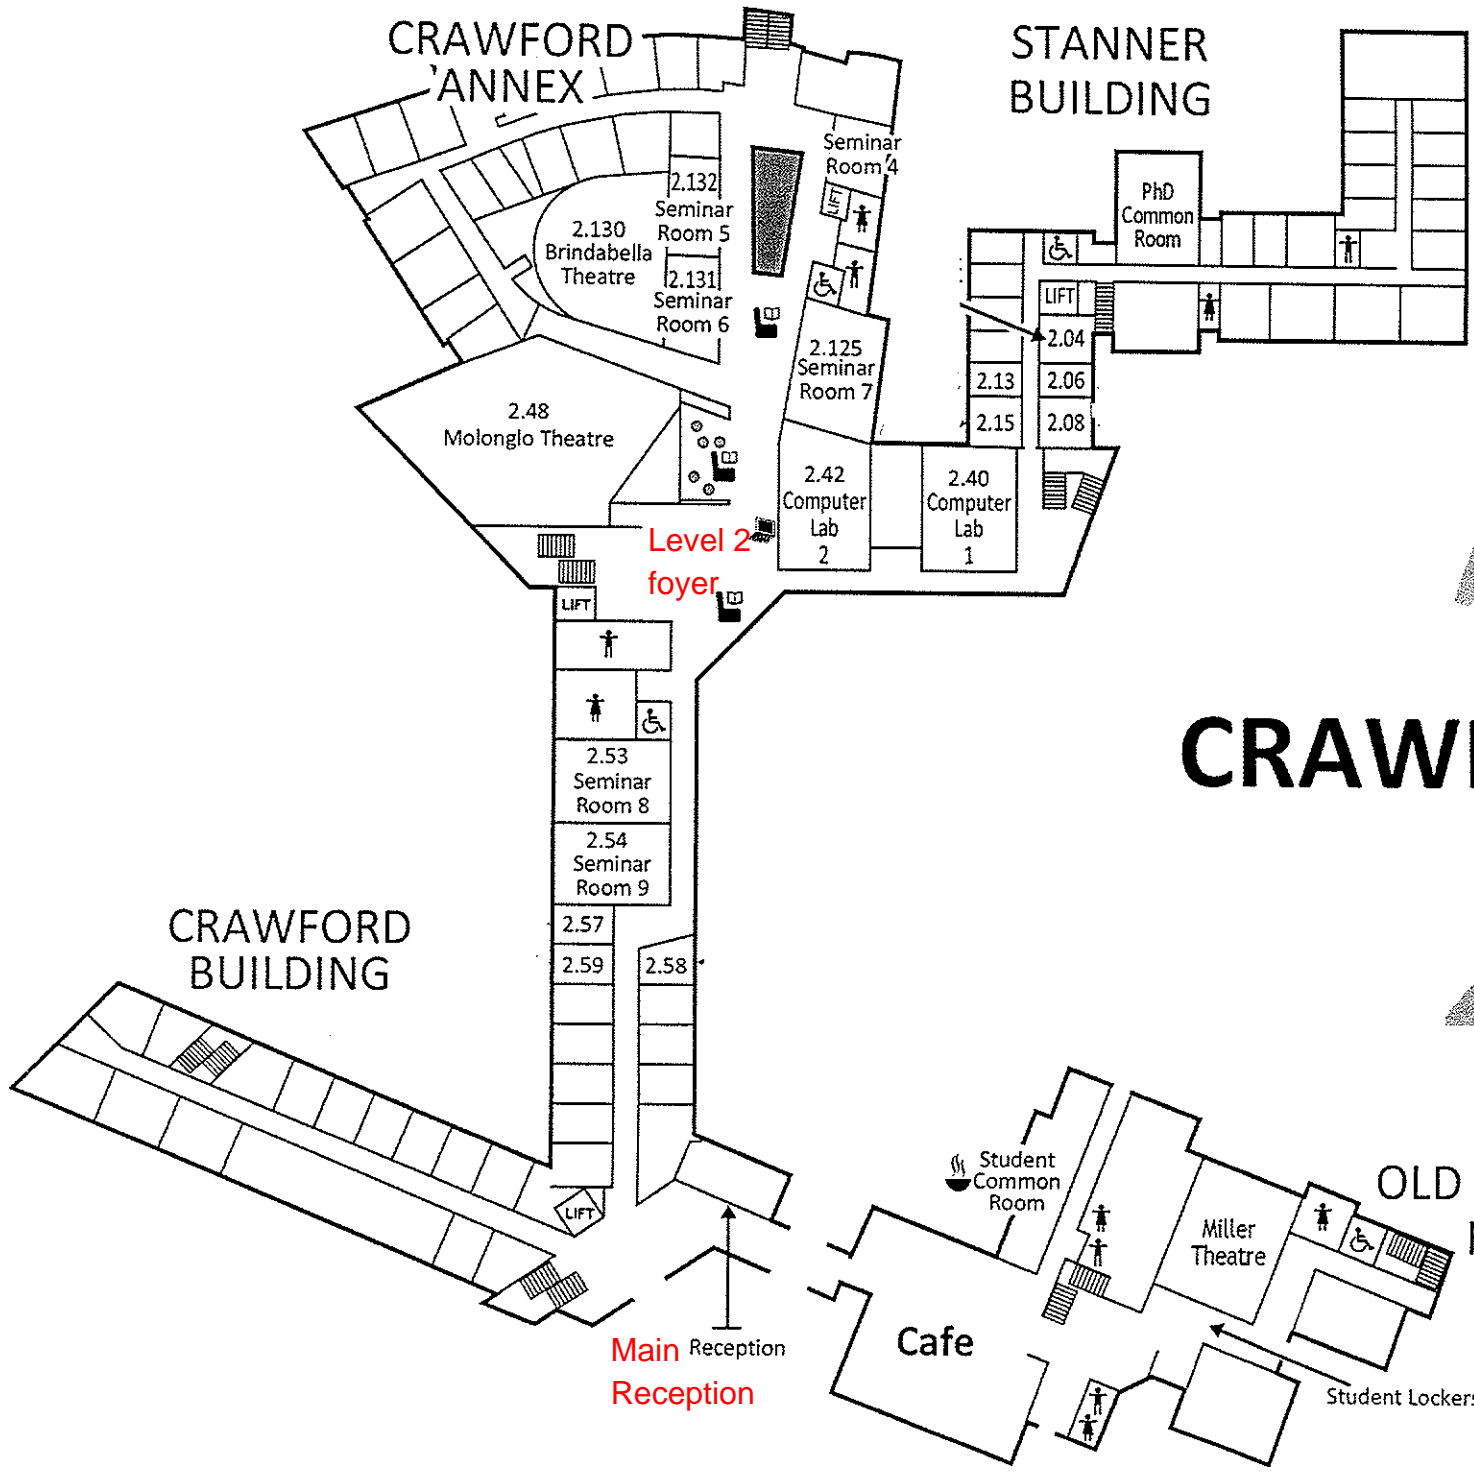

CRAWFORD SCHOOL LEVEL 1

Level 1 C/S foyer (Main entrance is on Level 2 directly above Level 1 C/S foyer)

Legend

- Womens' toilet
- Mens' toilet
- Disabled toilet
- Reading area
- Laptop area
- Cooking area

CRAWFORD SCHOOL LEVEL 2

Legend

-  Womens' toilet
-  Mens' toilet
-  Disabled toilet
-  Reading area
-  Laptop area
-  Cooking area

CRAWFORD SCHOOL LEVEL 3

Legend

-  Womens' toilet
-  Mens' toilet
-  Disabled toilet
-  Reading area
-  Laptop area
-  Cooking area