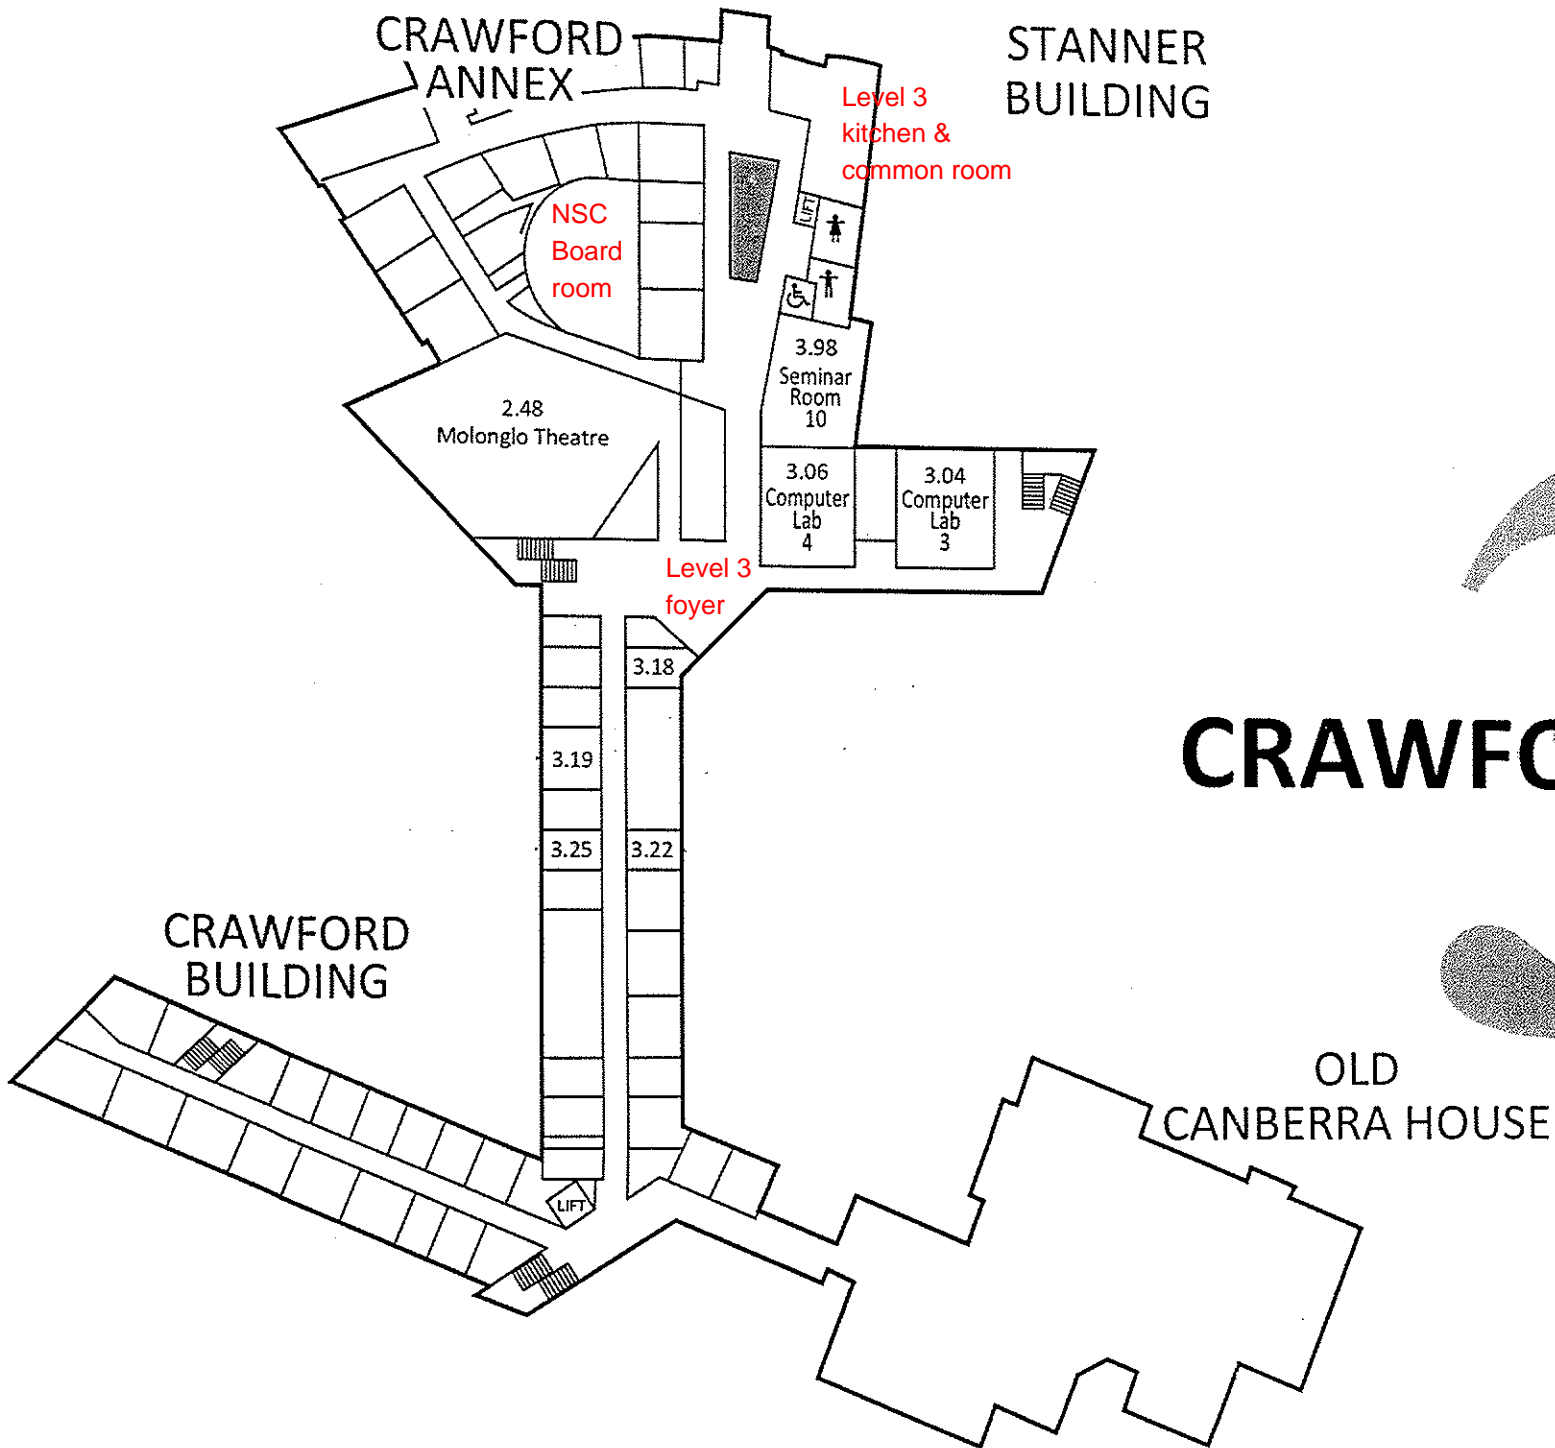

CRAWFORD SCHOOL LEVEL 1

Level 1 C/S foyer (Main entrance is on Level 2 directly above Level 1 C/S foyer)

Legend

- Womens' toilet
- Mens' toilet
- Disabled toilet
- Reading area
- Laptop area
- Cooking area

CRAWFORD SCHOOL LEVEL 2

Legend

-  Womens' toilet
-  Mens' toilet
-  Disabled toilet
-  Reading area
-  Laptop area
-  Cooking area

CRAWFORD SCHOOL LEVEL 3

Legend

-  Womens' toilet
-  Mens' toilet
-  Disabled toilet
-  Reading area
-  Laptop area
-  Cooking area