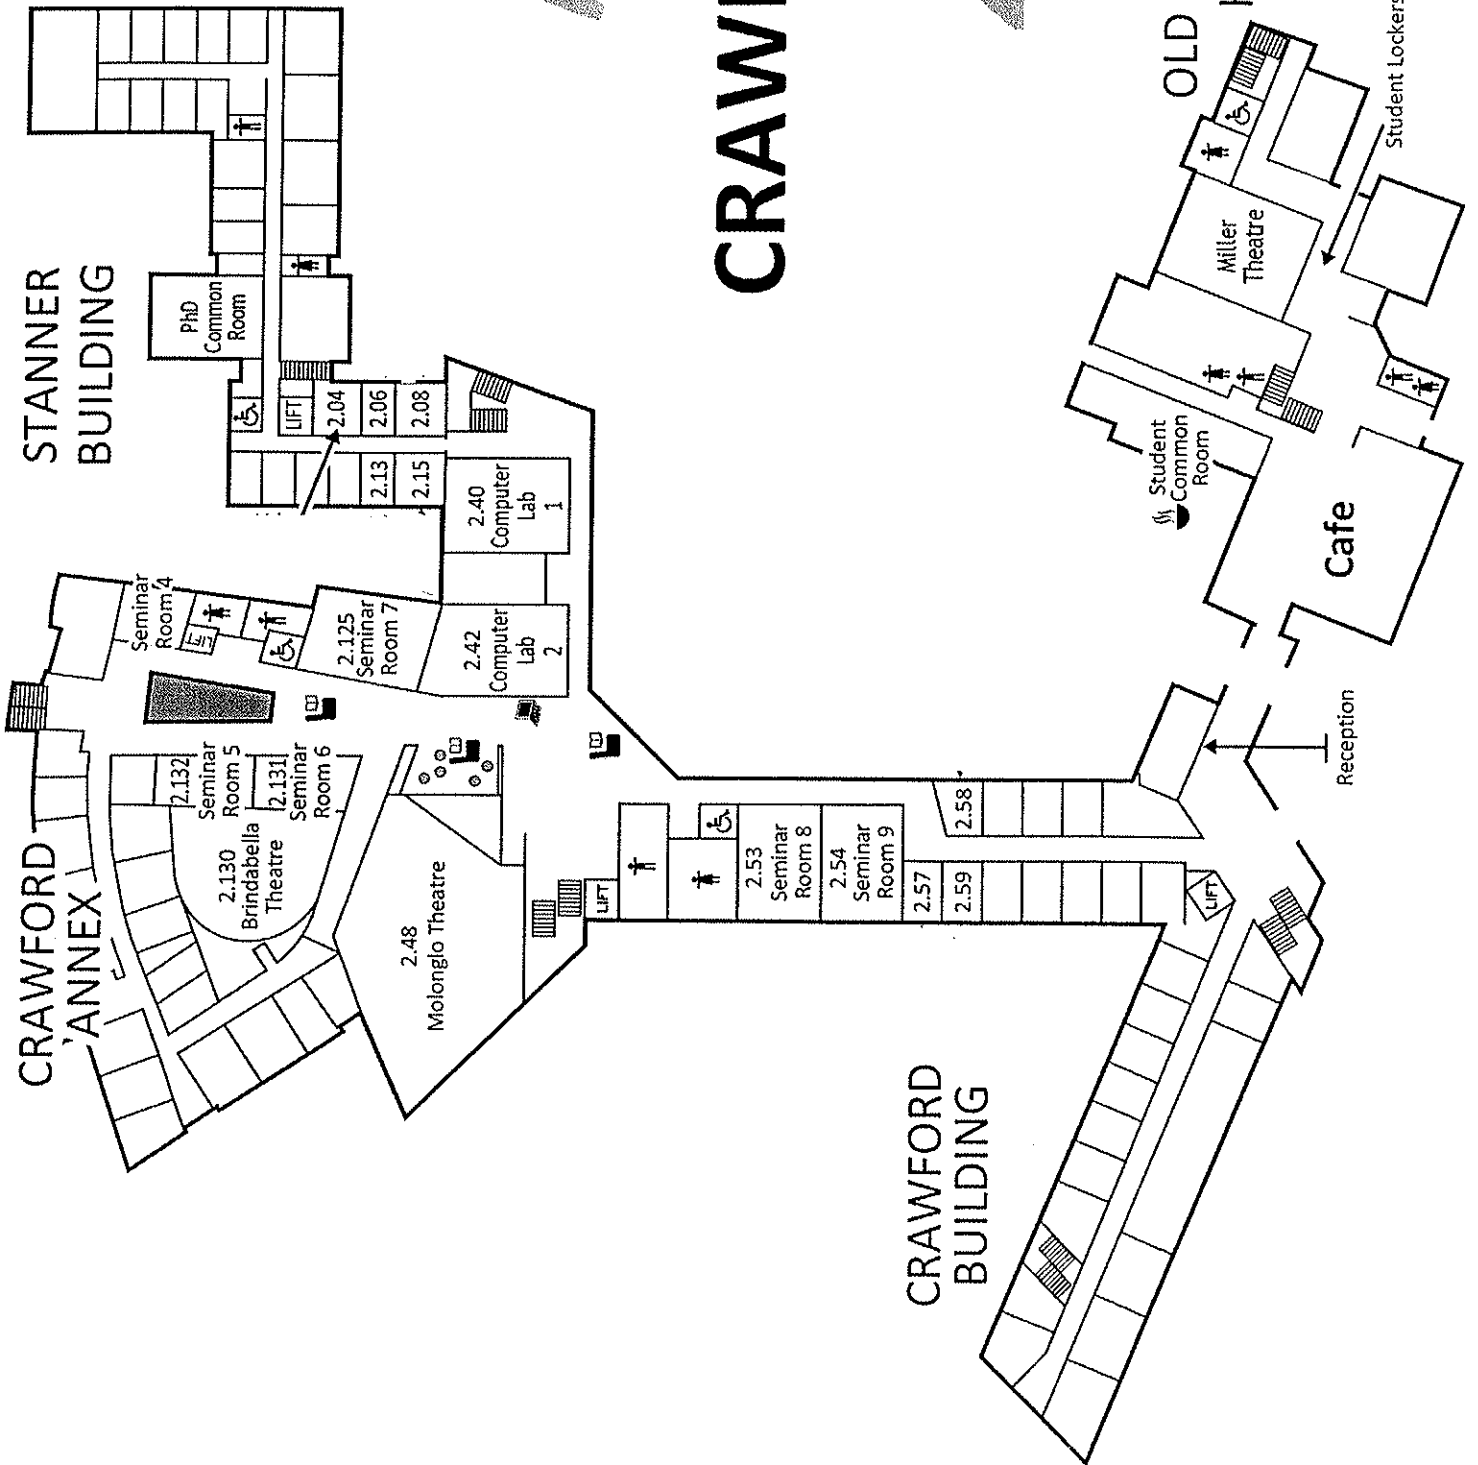

CRAWFORD SCHOOL LEVEL 1

Legend

-  Womens' toilet
-  Mens' toilet
-  Disabled toilet
-  Reading area
-  Laptop area
-  Cooking area

CRAWFORD SCHOOL LEVEL 2

Legend

-  Womens' toilet
-  Mens' toilet
-  Disabled toilet
-  Reading area
-  Laptop area
-  Cooking area

3

CRAWFORD SCHOOL LEVEL 3

STANNER BUILDING

CRAWFORD ANNEX

2.48 Molonglo Theatre

3.98 Seminar Room 10

3.06 Computer Lab 4

3.04 Computer Lab 3

3.18

3.22

3.19

3.25

CRAWFORD BUILDING

OLD CANBERRA HOUSE

Legend

- Womens' toilet
- Mens' toilet
- Disabled toilet
- Reading area
- Laptop area
- Cooking area