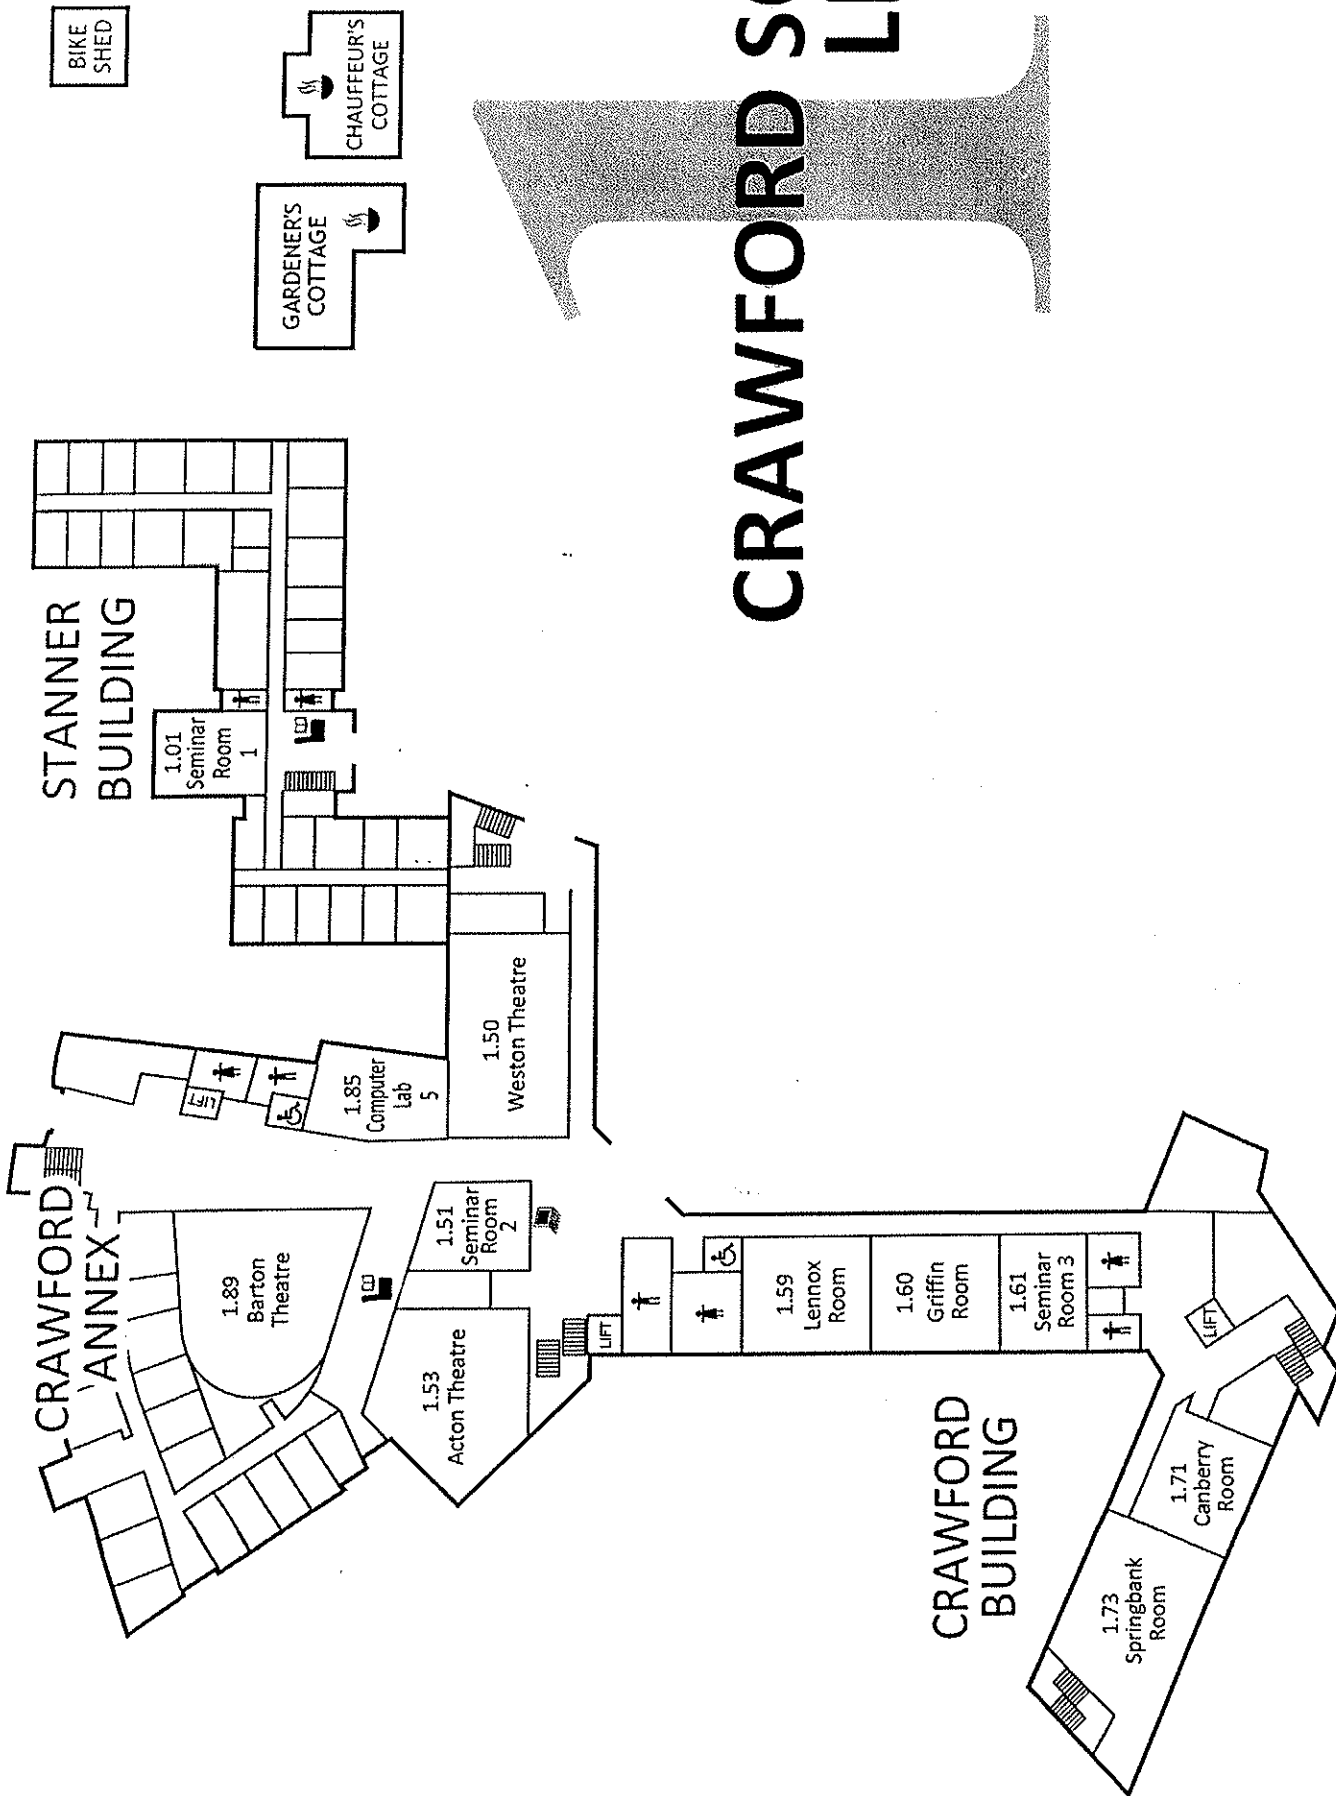

CRAWFORD SCHOOL LEVEL 1

Legend

-  Womens' toilet
-  Mens' toilet
-  Disabled toilet
-  Reading area
-  Laptop area
-  Cooking area

CRAWFORD SCHOOL LEVEL 2

Legend

-  Womens' toilet
-  Mens' toilet
-  Disabled toilet
-  Reading area
-  Laptop area
-  Cooking area

3

CRAWFORD SCHOOL LEVEL 3

STANNER BUILDING

CRAWFORD ANNEX

2.48 Molonglo Theatre

3.98 Seminar Room 10

3.06 Computer Lab 4

3.04 Computer Lab 3

3.18

3.22

3.19

3.25

CRAWFORD BUILDING

OLD CANBERRA HOUSE

Legend

- Womens' toilet
- Mens' toilet
- Disabled toilet
- Reading area
- Laptop area
- Cooking area