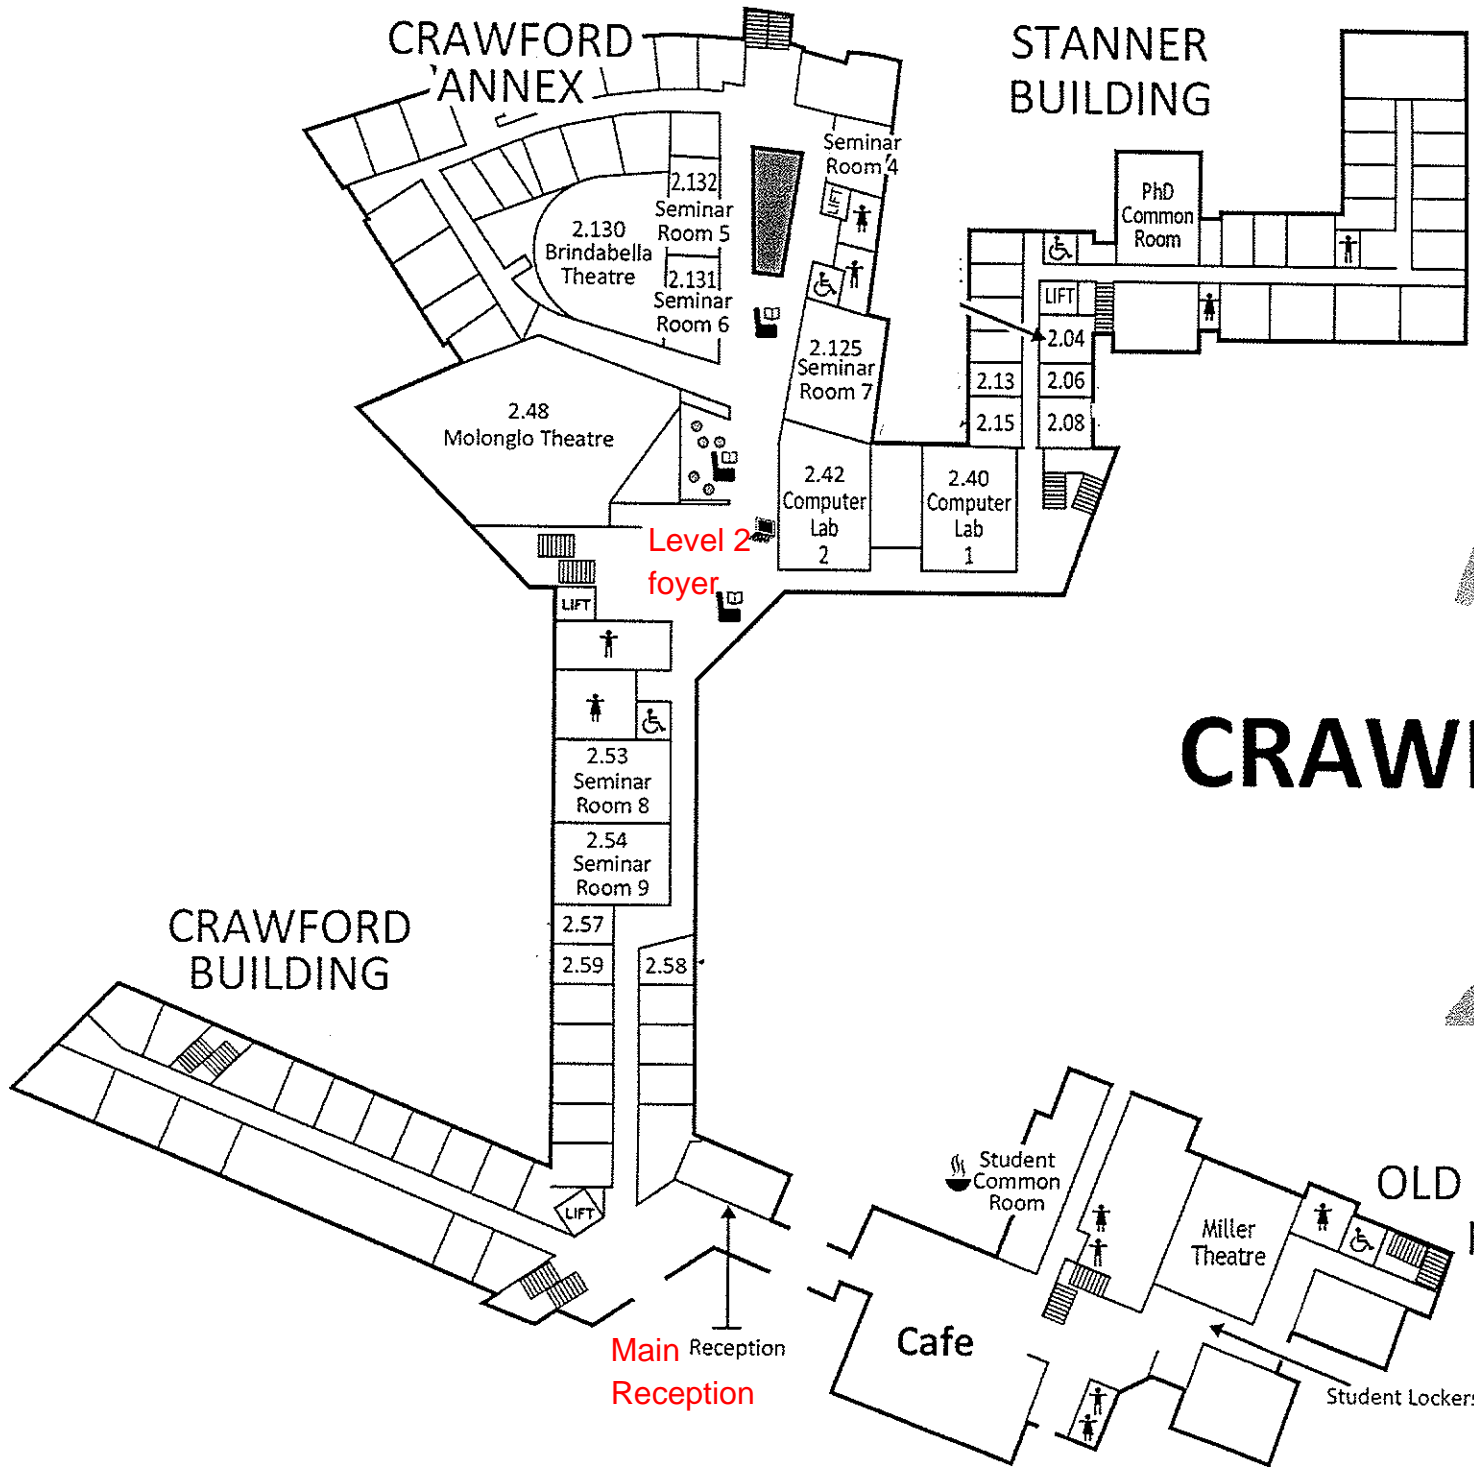

CRAWFORD SCHOOL LEVEL 1

Level 1 C/S foyer (Main entrance is on Level 2 directly above Level 1 C/S foyer)

Legend

-  Womens' toilet
-  Mens' toilet
-  Disabled toilet
-  Reading area
-  Laptop area
-  Cooking area

CRAWFORD SCHOOL LEVEL 2

- ### Legend
- Womens' toilet
 - Mens' toilet
 - Disabled toilet
 - Reading area
 - Laptop area
 - Cooking area

CRAWFORD SCHOOL LEVEL 3

Legend

-  Womens' toilet
-  Mens' toilet
-  Disabled toilet
-  Reading area
-  Laptop area
-  Cooking area