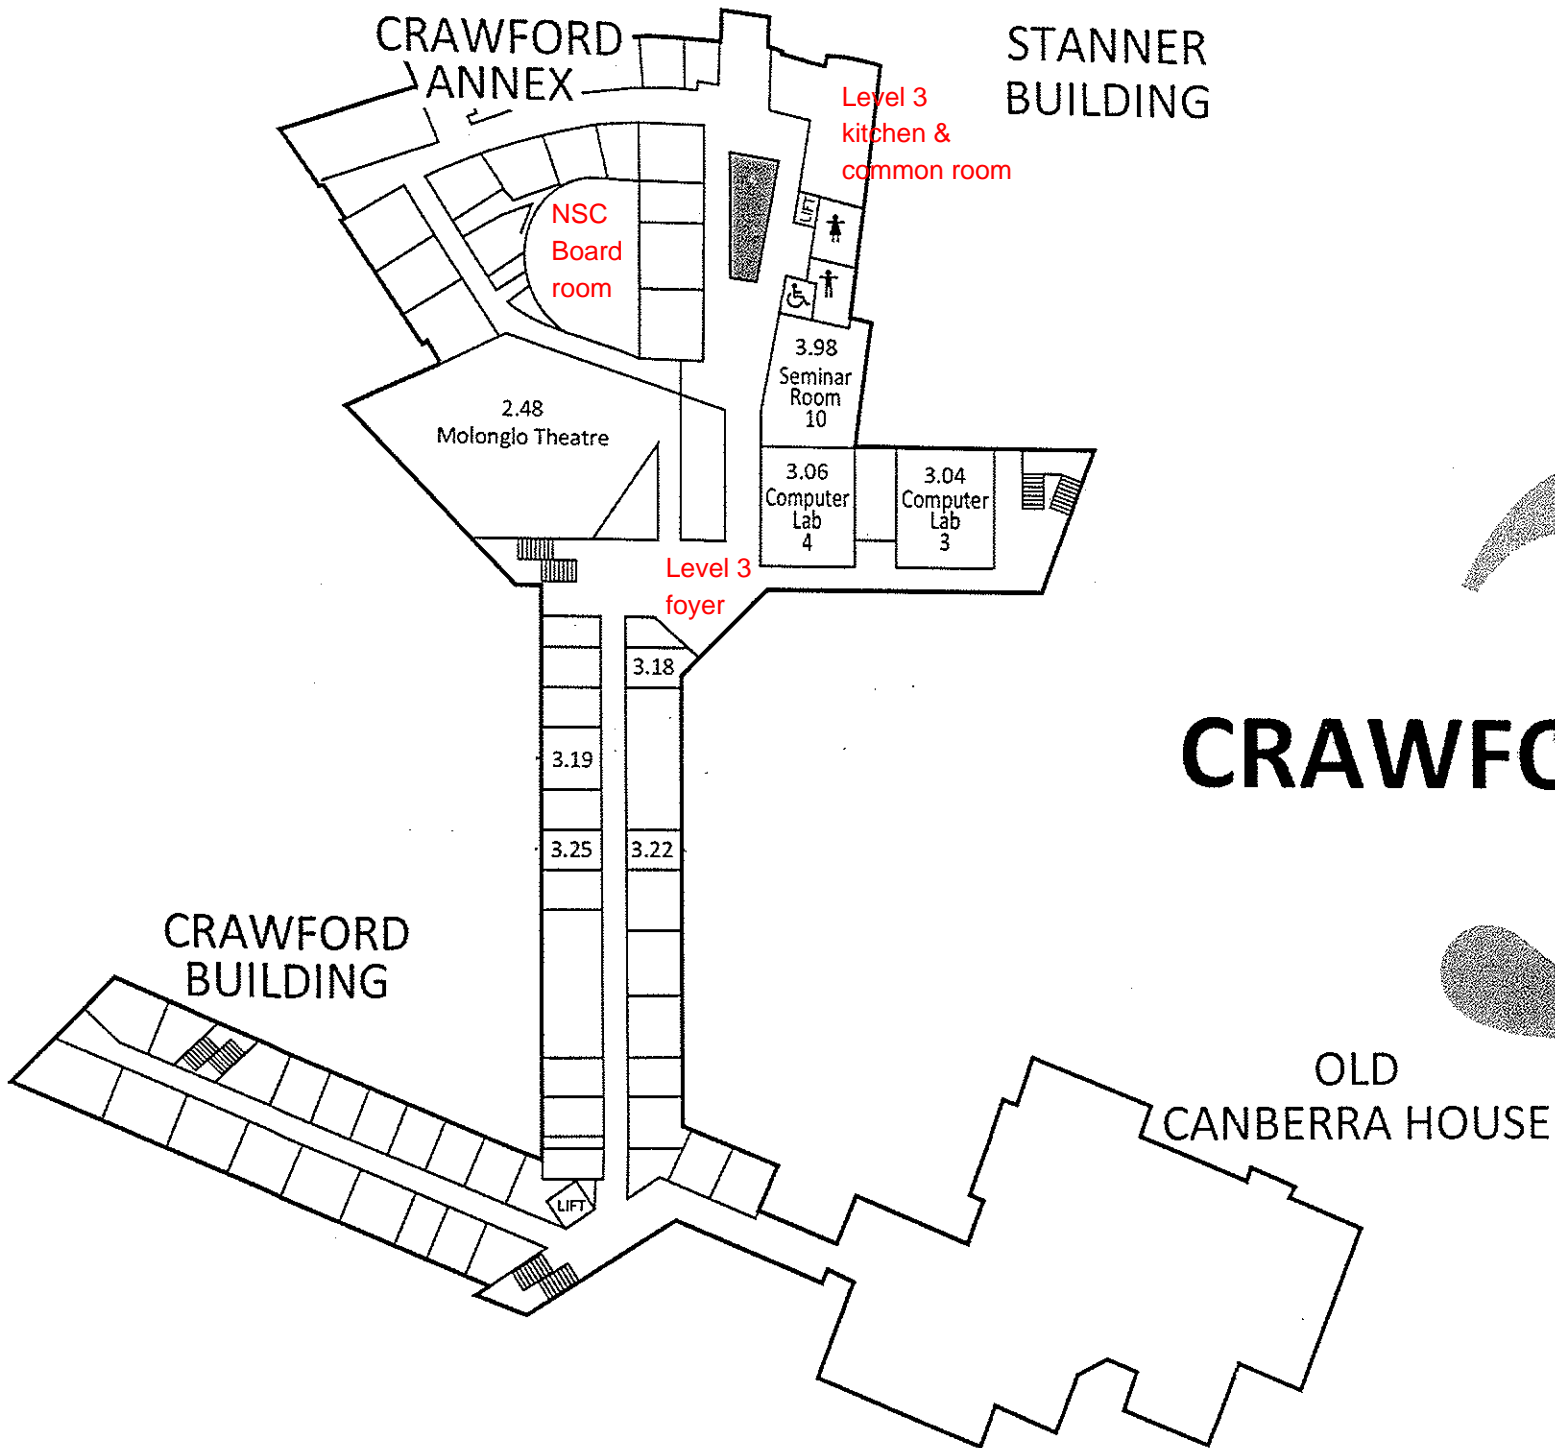

CRAWFORD SCHOOL LEVEL 1

Level 1 C/S foyer (Main entrance is on Level 2 directly above Level 1 C/S foyer)

Legend

-  Womens' toilet
-  Mens' toilet
-  Disabled toilet
-  Reading area
-  Laptop area
-  Cooking area

CRAWFORD SCHOOL LEVEL 2

- ### Legend
- Womens' toilet
 - Mens' toilet
 - Disabled toilet
 - Reading area
 - Laptop area
 - Cooking area

CRAWFORD SCHOOL LEVEL 3

Legend

-  Womens' toilet
-  Mens' toilet
-  Disabled toilet
-  Reading area
-  Laptop area
-  Cooking area