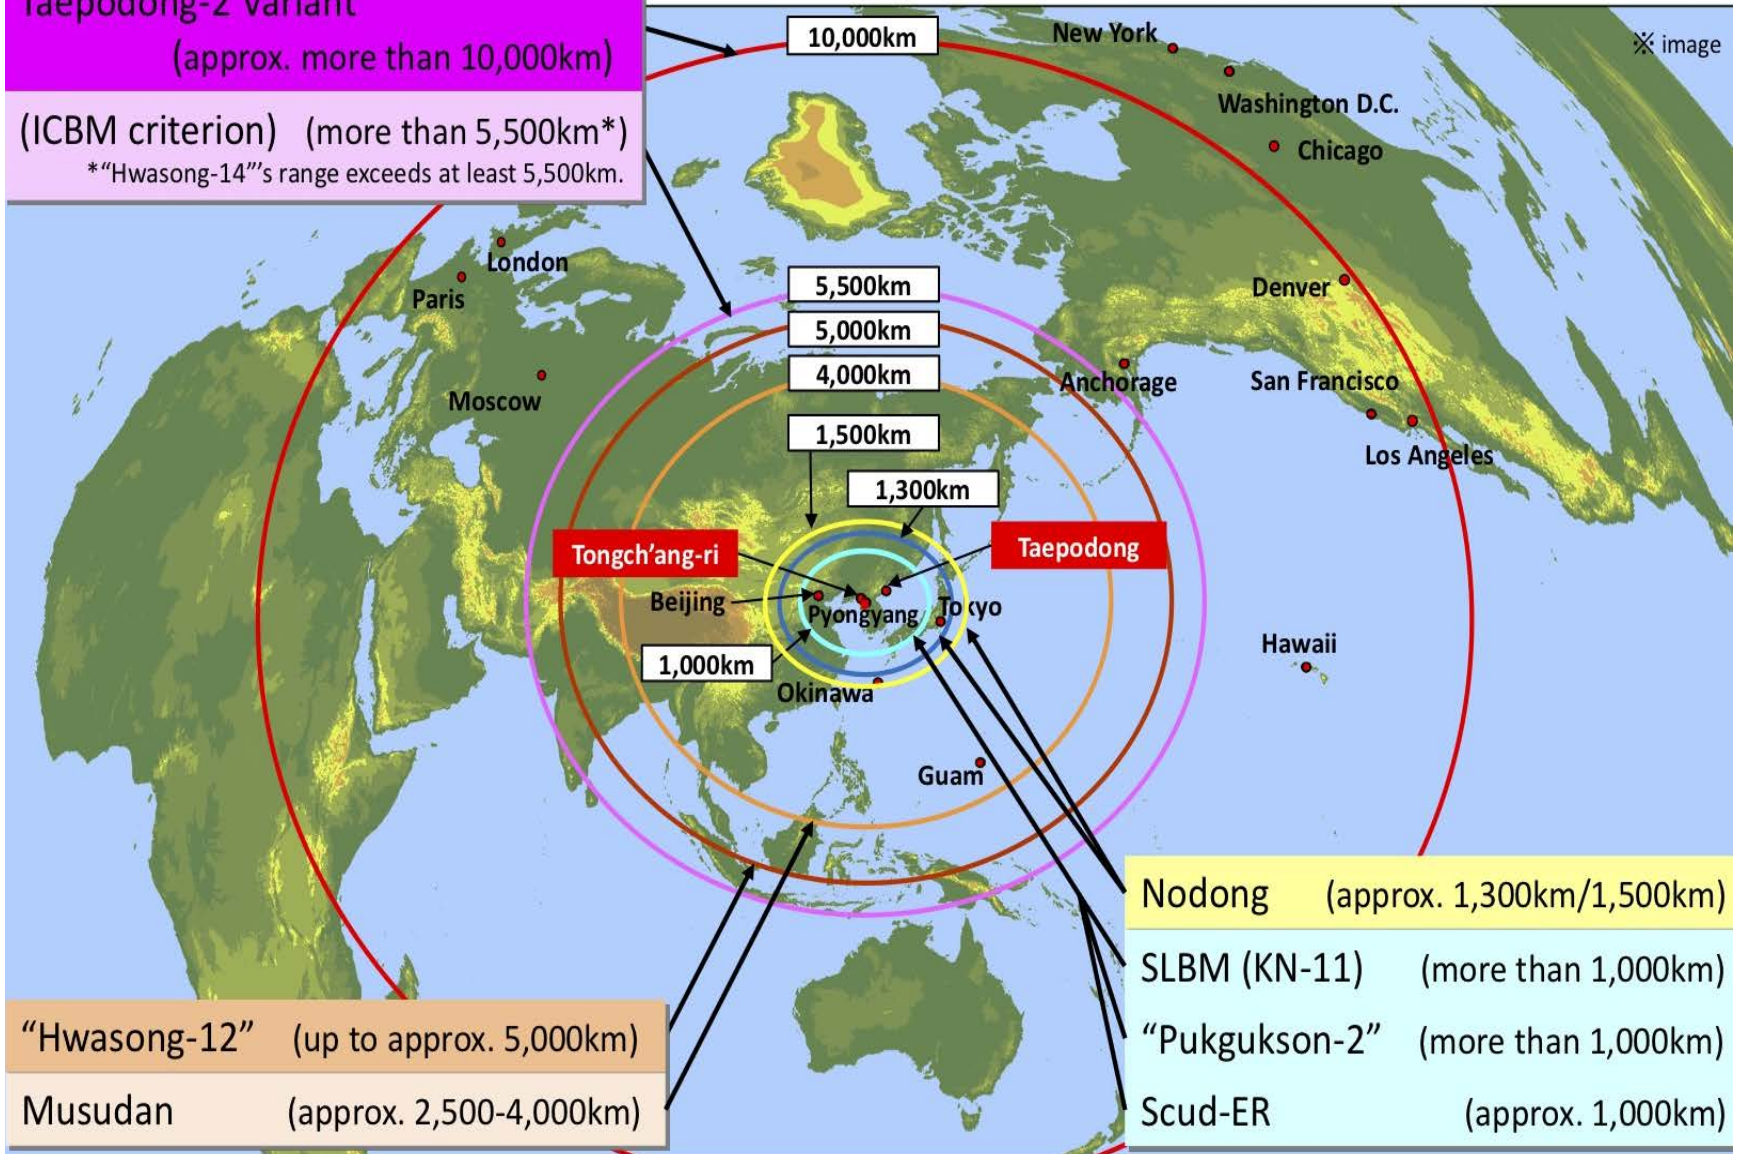

Range of North Korea's Ballistic Missiles

Taepodong-2 Variant

(approx. more than 10,000km)

(ICBM criterion) (more than 5,500km*)

*"Hwasong-14"'s range exceeds at least 5,500km.

Nodong (approx. 1,300km/1,500km)

SLBM (KN-11) (more than 1,000km)

"Pukgukson-2" (more than 1,000km)

Scud-ER (approx. 1,000km)

"Hwasong-12" (up to approx. 5,000km)

Musudan (approx. 2,500-4,000km)

※The figure above shows a rough image of the distance each missile can reach from Pyongyang for the sake of convenience.